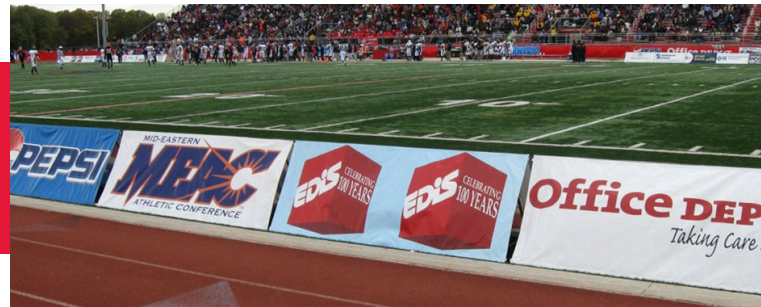

### OVER 400,000 IMPRESSIONS

Individuals from across the Dallas/Fort Worth area and the state will make their way to the many events held at the campus throughout the year. FBA student-athletes compete in 18 varsity sports as members of the Texas Association of Private and Parochial Schools (TAPPS), winning more than 100 district and state championships. In addition to First Baptist Academy events, the athletic facilities are used by other area athletic organizations and schools, bringing thousands of other individuals from various surrounding communities. It is also used year-round for athletic training by some of the most well-known skills coaches in the state, training athletes from youth, high school, college and the professional ranks.